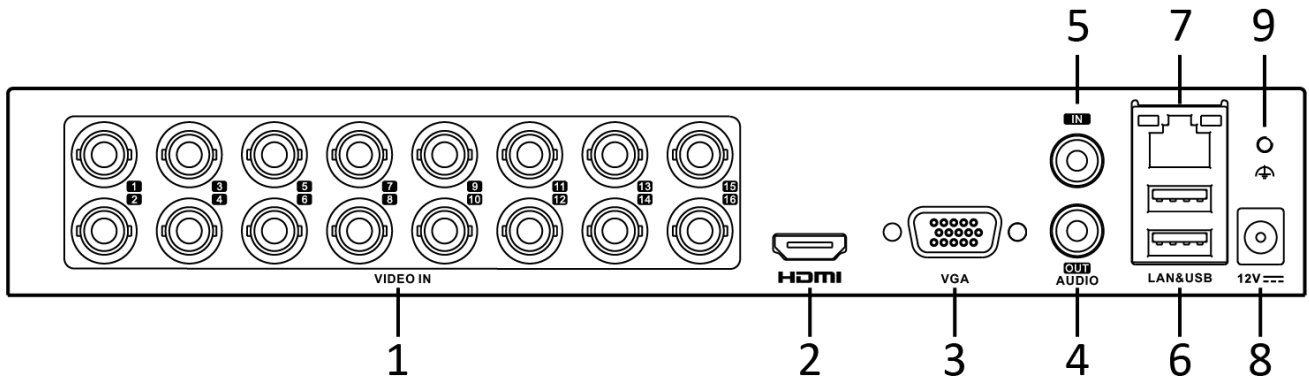

Physical Interface

No.	Description	No.	Description
1	Video and Audio in	6	USB Interface
2	HDMI Interface	7	LAN Network Interface
3	VGA Interface	8	12 VDC Power Input
4	AUDIO OUT	9	GND
5	AUDIO IN