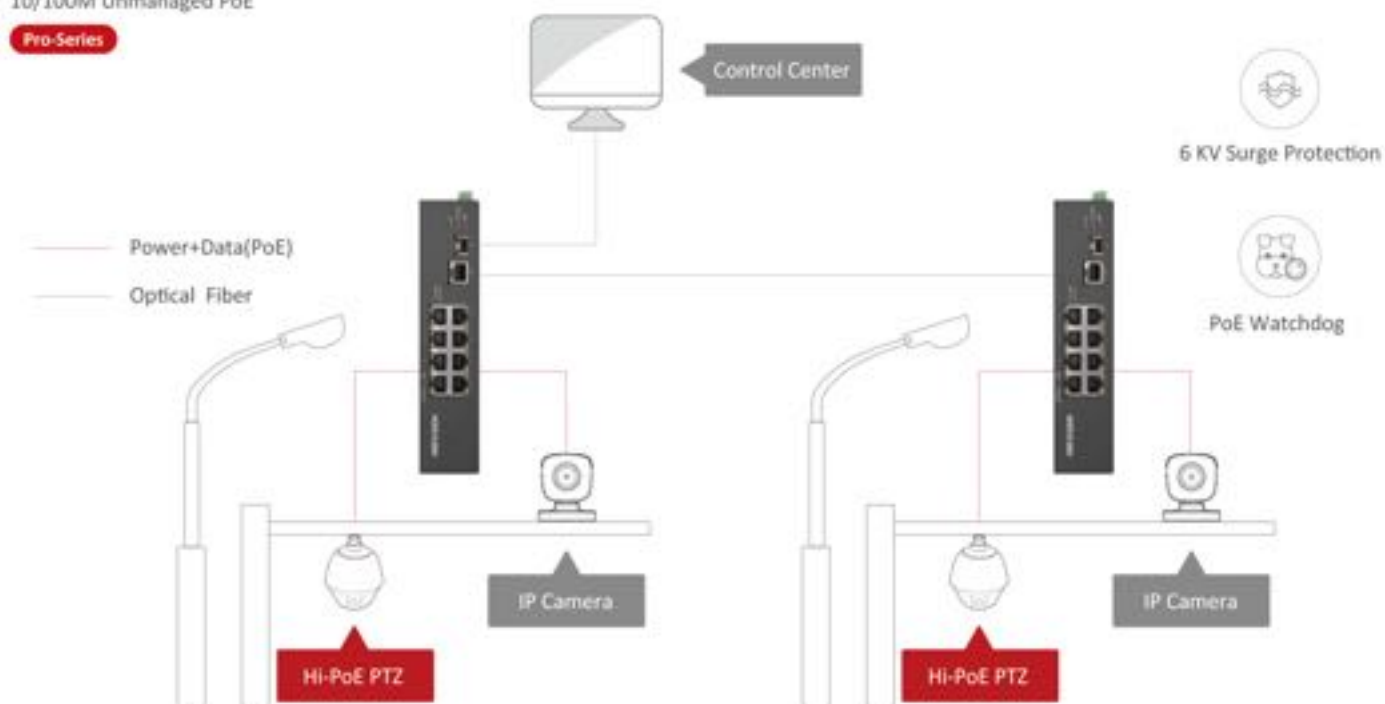

Typical Application

8-Port 10/100M PoE

10/100M Unmanaged PoE

Pro-Series

Distributed by

HIKVISION

Headquarters

No.555 Dianmo Road, Binjiang District,
Hangzhou 310051, China
T +86-571-8887-5988
overseasbusiness@hikvision.com

Hikvision USA
T +1-909-895-0400
sales.usa@hikvision.com

Hikvision Australia
T +61-2-8599-6235
sales.au@hikvision.com

Hikvision India
T +91-22-28469900
sales@pramhikvision.com

Hikvision Canada
T +1-866-200-8890
sales.canada@hikvision.com

Hikvision Thailand
T +662-275-9949
sales.thailand@hikvision.com

Hikvision Europe
T +31-23-5542770
sales.eu@hikvision.com

Hikvision Italy
T +39-0438-6902
info.it@hikvision.com

Hikvision Brazil
T +55 11 3318-0050
latam.support@hikvision.com

Hikvision Turkey
T +90 12161521 7070- 7074
sales.tr@hikvision.com

Hikvision Malaysia
T +601-7852-2413
sales.my@hikvision.com

Hikvision UK & Ireland
T +01629-982140
sales.uk@hikvision.com

Hikvision South Africa
Tel: +27 101 9351172
sales.africa@hikvision.com

Hikvision France
T +33(0)1-85-330-450
info.fr@hikvision.com

Hikvision Kazakhstan
T +7-727-9730667
nikia.pentlow@hikvision.ru

Hikvision Vietnam
T +84-974270888
sales.vi@hikvision.com

Hikvision UAE
T +971-4-4432090
sales.me@hikvision.com

Hikvision Singapore
T +65-6894-4718
sg@hikvision.com

Hikvision Spain
T +34-91-757-19-55
info.es@hikvision.com

Hikvision Tashkent
T +99-87-1238-9438
uzb@hikvision.ru

Hikvision Hong Kong
T +852-2151-1701
info.hk@hikvision.com

Hikvision Russia
T +7-495-669-67-99
salernu@hikvision.com

Hikvision Korea
T +82-10131-731-8817
sales.korea@hikvision.com

Hikvision Poland
T +48-22-460-01-50
info.pl@hikvision.com

Hikvision Indonesia
T +62-21-2933759
Sales.indonesia@hikvision.com

Hikvision Colombia
sales.colombia@hikvision.com