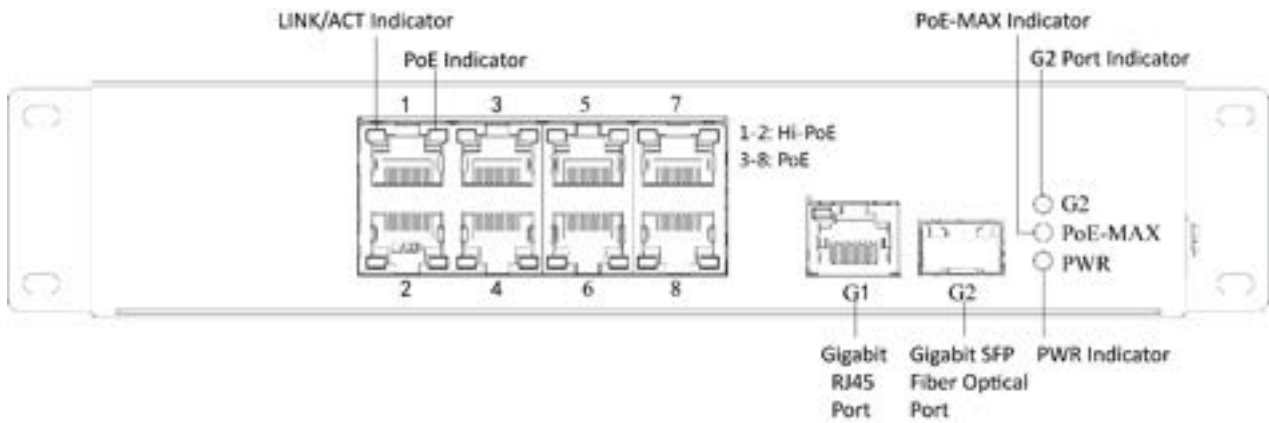

Physical Interface

Front panel:

Back panel: