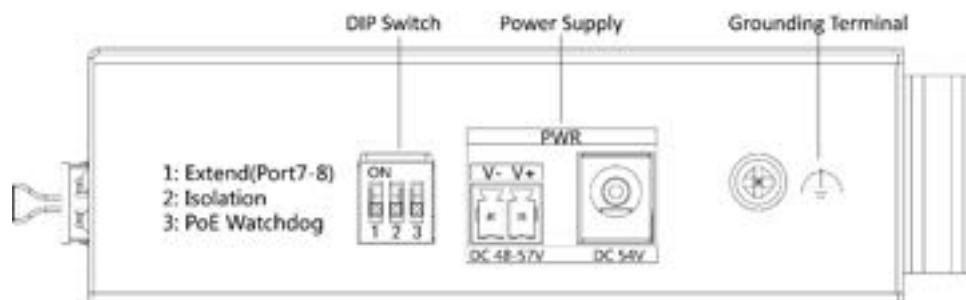

Available Model

DS-3T0310HP-E/HS