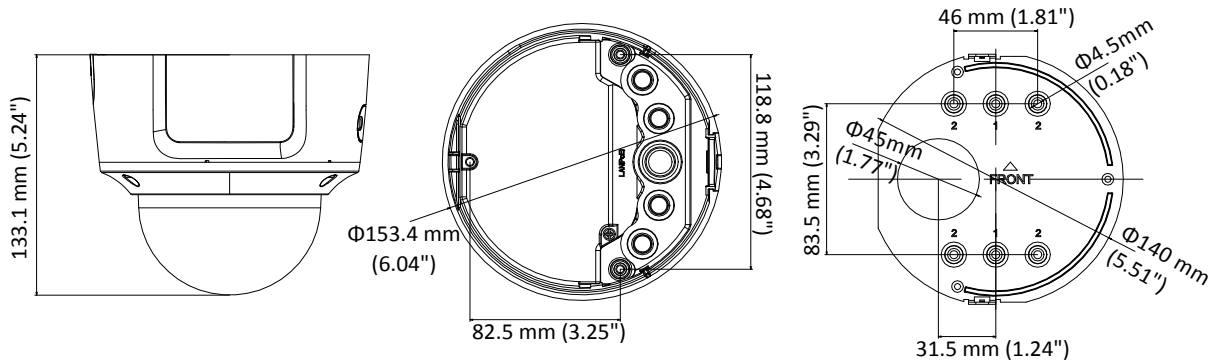

Available Model:

DS-2CD2735FWD-IZS

Dimensions

Accessories

Distributed by