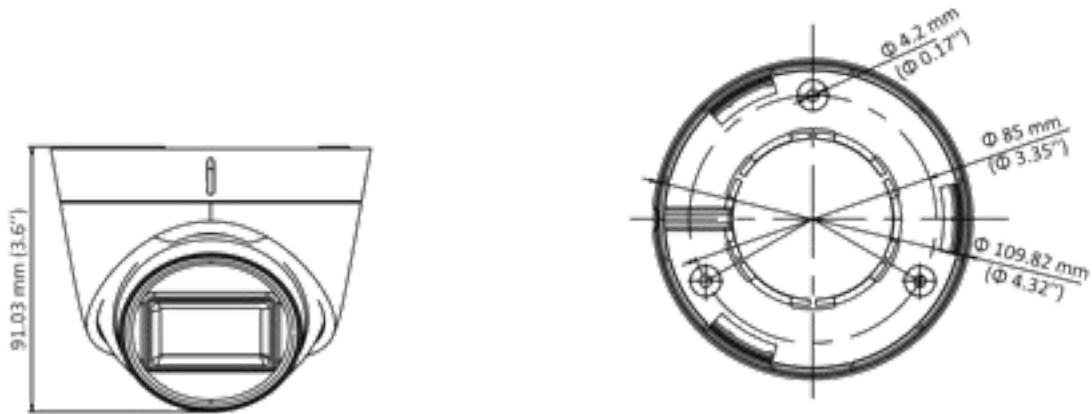

DS-2CE78H0T-IT3F(C) 5 MP Camera

- 5 MP, 2560 × 1944 resolution
- 2.8 mm, 3.6 mm, 6 mm, 8 mm, 12 mm fixed focal lens
- Smart IR, up to 40 m IR distance
- 4 in 1 video output (switchable TVI/AHD/CVI/CVBS)
- IP67

Specification

Camera	
Image Sensor	5 MP CMOS
Signal System	PAL/NTSC
Resolution	2560 (H) × 1944 (V)
Frame Rate	TVI: 5M@20fps, 4M@30fps, 4M@25fps, 1080p@30fps, 1080p@25fps AHD: 5M@20fps, 4M@30fps, 4M@25fps CVI: 4M@30fps, 4M@25fps CVBS: PAL/NTSC
Min. illumination	0.01 Lux@(F1.2, AGC ON), 0 Lux with IR
Shutter Time	PAL: 1/25 s to 1/50, 000 s NTSC: 1/30 s to 1/50, 000 s
Lens	2.8 mm, 3.6 mm, 6 mm, 8 mm, 12 mm fixed lens
Field of View	2.8 mm, horizontal FOV: 85°, vertical FOV: 63°, diagonal FOV: 110° 3.6 mm, horizontal FOV: 80°, vertical FOV: 63°, diagonal FOV: 105° 6 mm, horizontal FOV: 57°, vertical FOV: 43°, diagonal FOV: 72° 8 mm, horizontal FOV: 41°, vertical FOV: 31°, diagonal FOV: 52° 12 mm, horizontal FOV: 26°, vertical FOV: 19°, diagonal FOV: 32°
Lens Mount	M12
Day & Night	ICR
WDR (Wide Dynamic Range)	Digital WDR
Angle Adjustment	Pan: 0 to 360°, Tilt: 0 to 75°, Rotation: 0 to 360°
Menu	
Image Mode	STD/HIGH-SAT
AGC	Yes
Day/Night Mode	Auto/Color/BW (Black and White)
White Balance	Auto/Manual
AE (Auto Exposure) Mode	DWDR/BLC/HLC/Global
Noise Reduction	2D DNR
Language	English
Function	Brightness, Sharpness, Mirror, Smart IR
Interface	
Video Output	Switchable TVI/AHD/CVI/CVBS
General	
Operating Conditions	-40 °C to 60 °C (-40 °F to 140 °F), humidity 90% or less (non-condensing)
Power Supply	12 VDC ± 25%
Power Consumption	Max. 4.3 W
Protection Level	IP67
Material	Front Cover: Plastic Main Body: Metal

General	
IR Range	Up to 40 m
Communication	HIKVISION-C
Dimensions	Φ 109.82 mm × 91.03 mm (Φ 4.32" × 3.6")
Weight	Approx. 303 g (0.67 lb.)

Available Model

DS-2CE78H0T-IT3F(C)

Dimension

Accessory

DS-1272ZJ-110-TRS
Wall Mount