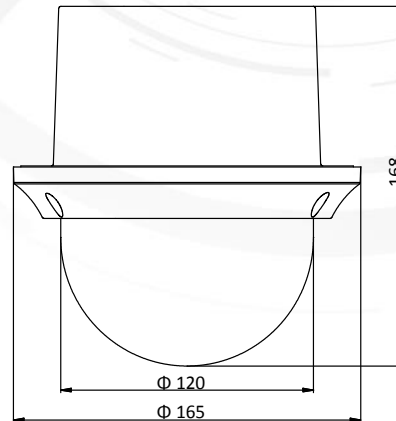

Dimensions

Indoor Model
(In-Ceiling Mounting)

Unit: mm

Available Model

- PTZ-N4215-DE3 (B)