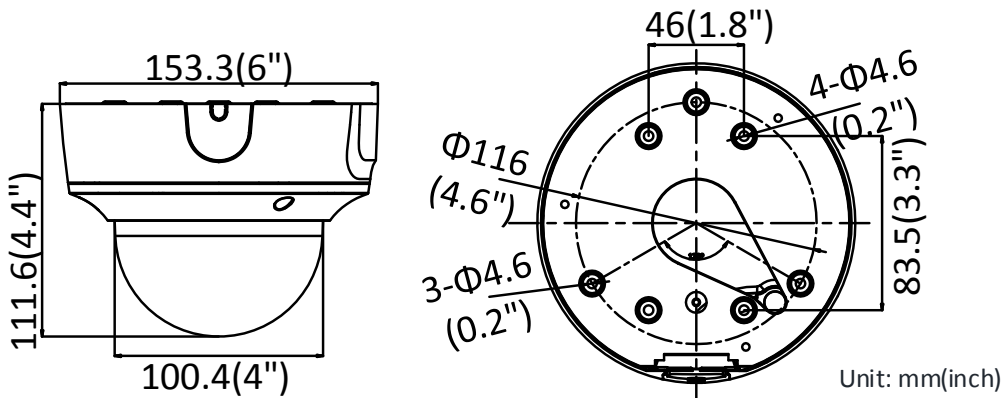

and Current	PoE (802.3af, 36V to 57V), 0.4A to 0.2A, max. 12W
Protection Level	IP67, IK10
Material	Metal
Dimensions	Camera: Φ 153.3 $\times$ 111.6mm (Φ 6" $\times$ 4.4")
Weight	Camera: Approx. 835g (1.8 lb.) With Package: Approx. 1305g (2.9 lb.)

Available Model:

DS-2CD2763G1-IZ (2.8 to 12 mm), DS-2CD2763G1-IZS (2.8 to 12 mm)

Dimensions

Accessories