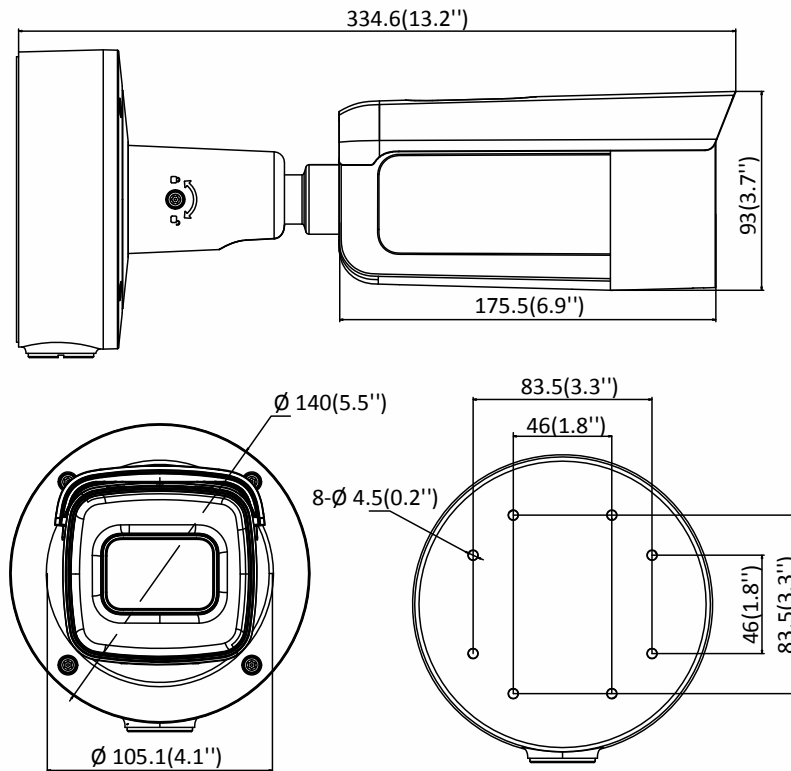

Dimensions

Accessories

Distributed by

DS-1275ZJ-S-SUS
Vertical Pole Mount

HIKVISION

Headquarters

No.555 Qianmo Road, Binjiang District,
Hangzhou 310051, China
T +86-571-8807-5998
overseasbusiness@hikvision.com

Hikvision USA
T +1-909-895-0400
sales.usa@hikvision.com

Hikvision Italy
T +39-0438-6902
info.it@hikvision.com

Hikvision Singapore
T +65-6684-4718
sg@hikvision.com

Hikvision Africa
T +27 (10) 0351172
sale.africa@hikvision.com

Hikvision Europe
T +31-23-55-42-770
info.eu@hikvision.com

Hikvision France
T +33(0)1-85-330-450
info.fr@hikvision.com

Hikvision Oceania
T +61-2-8599-4233
salesau@hikvision.com

Hikvision Hong Kong
T +852-2151-1761

Hikvision Middle East
T +971-4-8816086
salesme@hikvision.com

Hikvision Spain
T +34-91-737-16-55
info.es@hikvision.com

Hikvision Canada
T +1-909-895-0400
sales.usa@hikvision.com

Hikvision Russia
T +7-495-669-67-99
saleru@hikvision.com

Hikvision Poland
T +48-22-460-01-50
poland@hikvision.com

Hikvision Korea
T +82-31-731-8841
sales.korea@hikvision.com

Hikvision India
T +91-22-28469900
sales@pramahikvision.com

Hikvision UK
T +01628-902140
support.uk@hikvision.com

Hikvision Brazil
T +55 11 3318-0050
Latam.support@hikvision.com