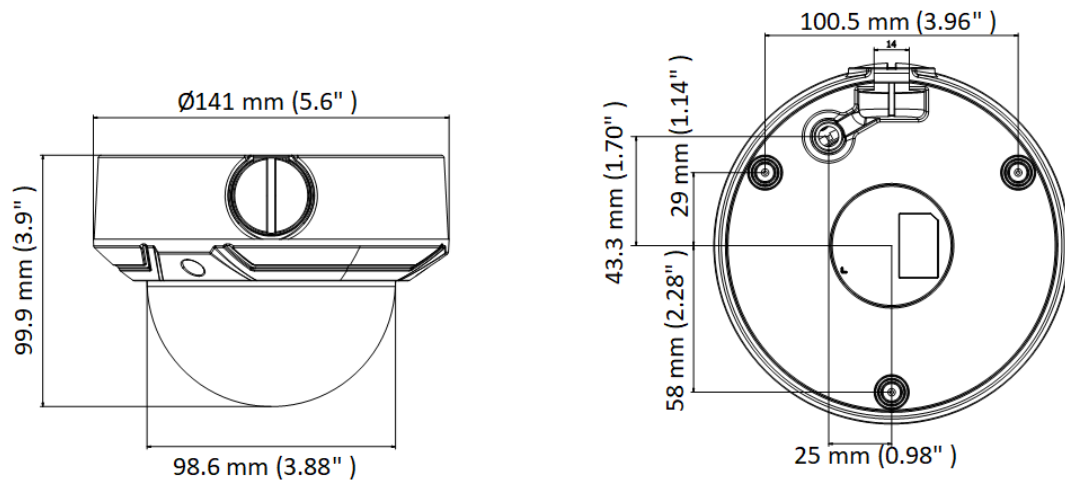

▪ Available Model

IPC-D640H-Z (2.8 to 12 mm)

▪ Dimension

Unit: mm (inch)

▪ Accessory

▪ Optional

| | | | | |
|--|---|--|--|--|
| <p>HIA-B402-135 Wall Mount</p>  | <p>HIA-B101-135 Pendant Mount</p>  | <p>HIA-J104-DM21 Junction Box</p>  | <p>HIA-P102 Rain Shade</p>  | <p>HIA-B404 Wall Mount</p>  |
| <p>HIA-J203-DM23 Inclined ceiling Junction Box</p>  | <p>HIA-B301 Vertical Pole Mount</p>  | <p>HIA-B201 Corner Mount</p>  | <p>D20-AP Adapter Plate</p>  | <p>HIA-B501 In-ceiling Mount</p>  |
| <p>HIA-P103 Rain Shade</p>  | <p>HIA-B402-135B Wall Mount</p>  | | | |