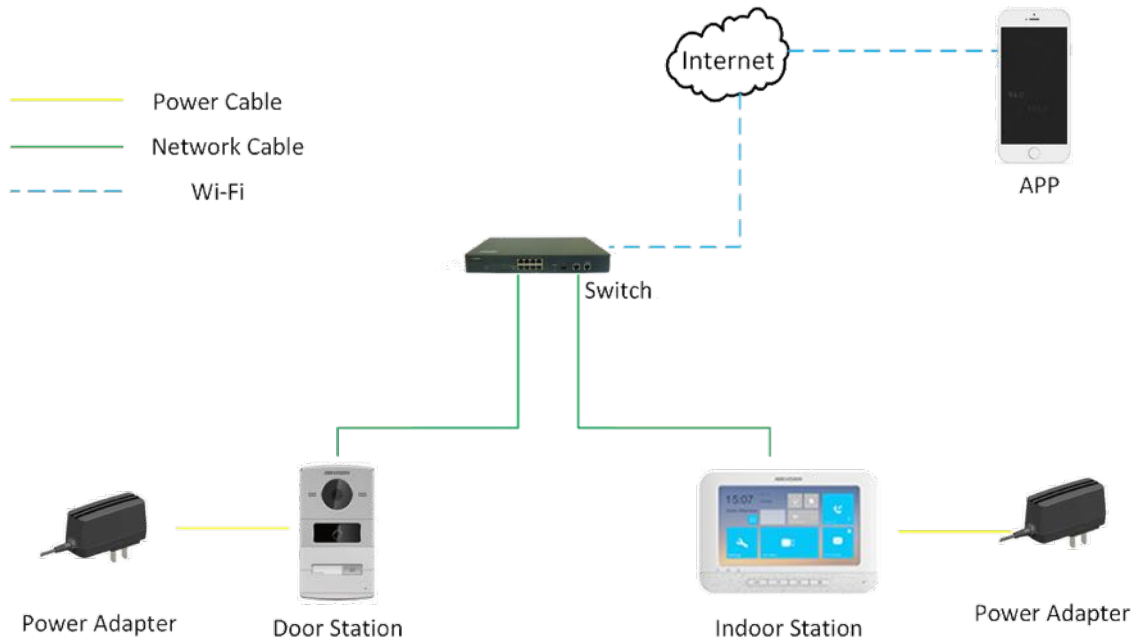

Typical Application