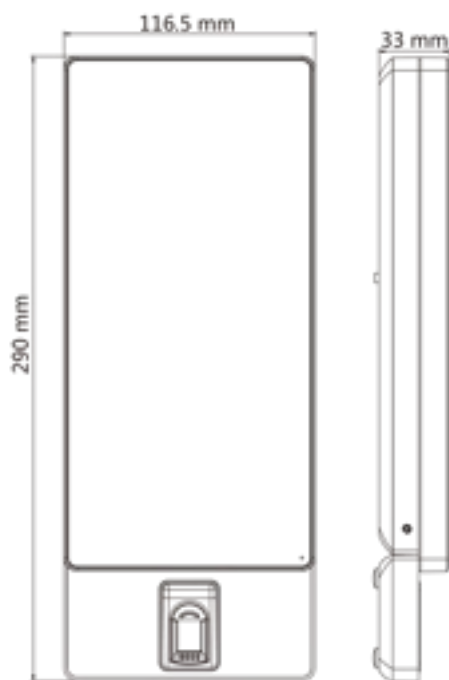

Model	DS-K1T607PE	DS-K1T607PEF	DS-K1T607PMW	DS-K1T607PMFW
Working humidity	0 to 90% (No condensing)			
Protection level	IP65			
Tamper	Support			

* Exposing the equipment to direct sun light, low ventilation or heat source such as heater or radiator is forbidden (ignorance can cause fire danger).

* For device with fingerprint module, we suggest that do not install the device outdoors.

Dimensions

With Fingerprint Module