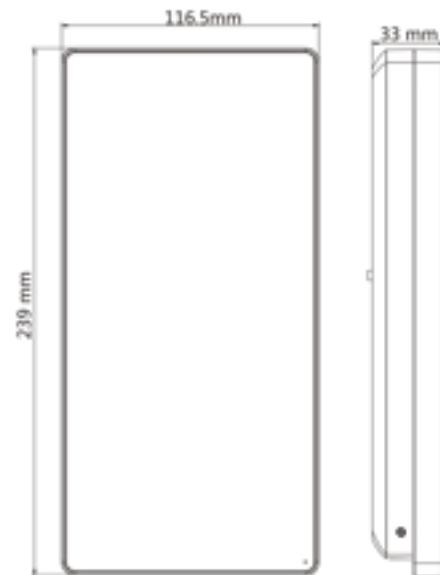

Without Fingerprint Module